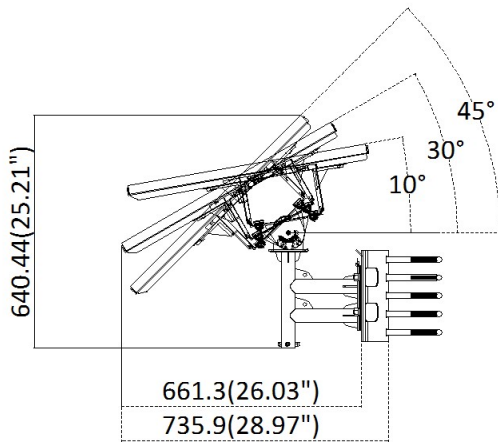

Wireless (Mobile Communication)	
Frequency	DS-2DE2807TT-CO/4G: LTE FDD/LTE TDD/WCDMA/HSPA+/GSM/GPRS/EDGE DS-2DE2807TT-CO/4G (US): LTE FDD/WCDMA DS-2DE2807TT-CO/4G (LA): LTE FDD/LTE TDD/WCDMA/HSPA+/GSM/GPRS/EDGE DS-2DE2807TT-CO/4G (JP): LTE FDD/LTE TDD/WCDMA/HSPA+
Standard	DS-2DE2807TT-CO/4G: LTE FDD: Band 1,3,5,7,8,20,28 LTE TDD: Band 38,40,41 WCDMA/HSPA+:Band 1,5,8 GSM/GPRS/EDGE:850/900/1800MH DS-2DE2807TT-CO/4G(US): LTE FDD: Band 2,4,5,12,13,17,66,71 WCDMA: Band 2,4,5 DS-2DE2807TT-CO/4G(LA): LTE FDD: Band 1,2,3,4,5,7,8,12,17,28,66 LTE TDD: Band 38,40 WCDMA/HSPA+:Band 1,2,3,4,5,8 GSM/GPRS/EDGE:850/900/1800/1900MHz DS-2DE2807TT-CO/4G(JP): LTE FDD:Band1,3,8,11,18,19,21,26,28 LTE TDD:Band41 WCDMA/HSPA+:Band1,6,8,19
Interface	
On-board Storage	Built-in memory card slot, support microSD card, up to 256 GB, Built-in 256 GB eMMC storage (256 GB device model supports)
Power Output	12 VDC, max. 1000 mA
Communication Interface	RJ45, self-adaptive 10 M/100 M Ethernet port
Alarm Input	2 alarm inputs
Audio Input	1 audio input, 2.0 to 2.4 Vp-p, 1k Ohm±10%
Audio Output	1 audio output, line level, impedance: 600 Ω
General	
Power	12 VDC
Power Consumption and Current	Max. 20 W (including max. 7 W for IR and max. 1.6 W for heater);
Solar panels	80W
Operating Conditions	-30 °C to 65 °C (-22 °F to 149 °F)
Reset	yes
Demist	yes
Material	Metal
Dimensions	∅208 mm × 344.8 mm
Weight	Approx. 3.5 kg (7.7 lb.) With Package Weight: Approx. 35.3 kg (77.8 lb.)

▪ Available Model

DS-2DE2807TT-CO/4G
 DS-2DE2807TT-CO/4G(US)
 DS-2DE2807TT-CO/4G(LA)
 DS-2DE2807TT-CO/4G(JP)

▪ Dimension

Unit:mm

Pole Mount

▪ **Accessory**

▪ **Optional**

DS-1602ZJ-Corner Corner mount	DS-1661ZJ Pendant Mount	DS-1602ZJ-Pole Vertical pole mount
		