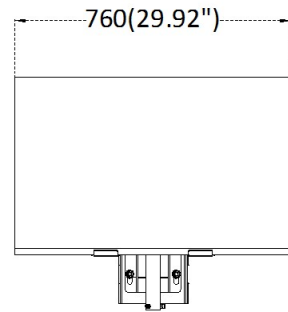

Wireless (Mobile Communication)	
Frequency	DS-2DE2807TT-CO/4G: LTE FDD/LTE TDD/WCDMA/HSPA+/GSM/GPRS/EDGE DS-2DE2807TT-CO/4G (US): LTE FDD/WCDMA DS-2DE2807TT-CO/4G (LA): LTE FDD/LTE TDD/WCDMA/HSPA+/GSM/GPRS/EDGE DS-2DE2807TT-CO/4G (JP): LTE FDD/LTE TDD/WCDMA/HSPA+
Standard	DS-2DE2807TT-CO/4G: LTE FDD: Band 1,3,5,7,8,20,28 LTE TDD: Band 38,40,41 WCDMA/HSPA+:Band 1,5,8 GSM/GPRS/EDGE:850/900/1800MH DS-2DE2807TT-CO/4G(US): LTE FDD: Band 2,4,5,12,13,17,66,71 WCDMA: Band 2,4,5 DS-2DE2807TT-CO/4G(LA): LTE FDD: Band 1,2,3,4,5,7,8,12,17,28,66 LTE TDD: Band 38,40 WCDMA/HSPA+:Band 1,2,3,4,5,8 GSM/GPRS/EDGE:850/900/1800/1900MHz DS-2DE2807TT-CO/4G(JP): LTE FDD:Band1,3,8,11,18,19,21,26,28 LTE TDD:Band41 WCDMA/HSPA+:Band1,6,8,19
Interface	
On-board Storage	Built-in memory card slot, support microSD card, up to 256 GB, Built-in 256 GB eMMC storage (256 GB device model supports)
Power Output	12 VDC, max. 1000 mA
Communication Interface	RJ45, self-adaptive 10 M/100 M Ethernet port
Alarm Input	2 alarm inputs
Audio Input	1 audio input, 2.0 to 2.4 Vp-p, 1k Ohm±10%
Audio Output	1 audio output, line level, impedance: 600 Ω
General	
Power	12 VDC
Power Consumption and Current	Max. 20 W (including max. 7 W for IR and max. 1.6 W for heater);
Solar panels	80W
Operating Conditions	-30 °C to 65 °C (-22 °F to 149 °F)
Reset	yes
Demist	yes
Material	Metal
Dimensions	∅208 mm × 344.8 mm
Weight	Approx. 3.5 kg (7.7 lb.) With Package Weight: Approx. 35.3 kg (77.8 lb.)

▪ Available Model

DS-2DE2807TT-CO/4G
 DS-2DE2807TT-CO/4G(US)
 DS-2DE2807TT-CO/4G(LA)
 DS-2DE2807TT-CO/4G(JP)

▪ Dimension

Unit:mm

Pole Mount

▪ **Accessory**

▪ **Optional**

DS-1602ZJ-Corner Corner mount	DS-1661ZJ Pendant Mount	DS-1602ZJ-Pole Vertical pole mount
		