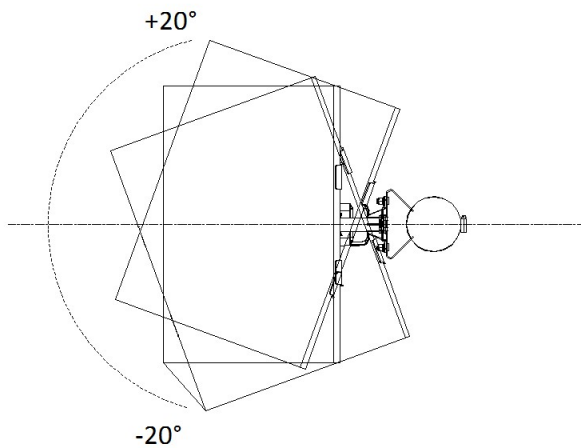

Wireless (Mobile Communication)	
Frequency	DS-2DE2807TT-CO/4G: LTE FDD/LTE TDD/WCDMA/HSPA+/GSM/GPRS/EDGE DS-2DE2807TT-CO/4G (US): LTE FDD/WCDMA DS-2DE2807TT-CO/4G (LA): LTE FDD/LTE TDD/WCDMA/HSPA+/GSM/GPRS/EDGE DS-2DE2807TT-CO/4G (JP): LTE FDD/LTE TDD/WCDMA/HSPA+
Standard	DS-2DE2807TT-CO/4G: LTE FDD: Band 1,3,5,7,8,20,28 LTE TDD: Band 38,40,41 WCDMA/HSPA+:Band 1,5,8 GSM/GPRS/EDGE:850/900/1800MH DS-2DE2807TT-CO/4G(US): LTE FDD: Band 2,4,5,12,13,17,66,71 WCDMA: Band 2,4,5 DS-2DE2807TT-CO/4G(LA): LTE FDD: Band 1,2,3,4,5,7,8,12,17,28,66 LTE TDD: Band 38,40 WCDMA/HSPA+:Band 1,2,3,4,5,8 GSM/GPRS/EDGE:850/900/1800/1900MHz DS-2DE2807TT-CO/4G(JP): LTE FDD:Band1,3,8,11,18,19,21,26,28 LTE TDD:Band41 WCDMA/HSPA+:Band1,6,8,19
Interface	
On-board Storage	Built-in memory card slot, support microSD card, up to 256 GB, Built-in 256 GB eMMC storage (256 GB device model supports)
Power Output	12 VDC, max. 1000 mA
Communication Interface	RJ45, self-adaptive 10 M/100 M Ethernet port
Alarm Input	2 alarm inputs
Audio Input	1 audio input, 2.0 to 2.4 Vp-p, 1k Ohm±10%
Audio Output	1 audio output, line level, impedance: 600 Ω
General	
Power	12 VDC
Power Consumption and Current	Max. 20 W (including max. 7 W for IR and max. 1.6 W for heater);
Solar panels	80W
Operating Conditions	-30 °C to 65 °C (-22 °F to 149 °F)
Reset	yes
Demist	yes
Material	Metal
Dimensions	∅208 mm × 344.8 mm
Weight	Approx. 3.5 kg (7.7 lb.) With Package Weight: Approx. 35.3 kg (77.8 lb.)

▪ Available Model

DS-2DE2807TT-CO/4G
 DS-2DE2807TT-CO/4G(US)
 DS-2DE2807TT-CO/4G(LA)
 DS-2DE2807TT-CO/4G(JP)

▪ Dimension

Unit:mm

Pole Mount

▪ **Accessory**

▪ **Optional**

DS-1602ZJ-Corner Corner mount	DS-1661ZJ Pendant Mount	DS-1602ZJ-Pole Vertical pole mount
		