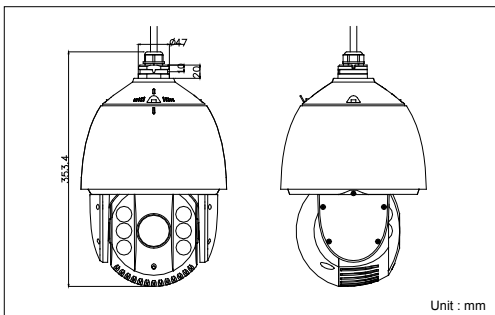

Dimensions

Accessories

	HDS-PT7176IR-A	HDS-PT7174IR-A
Camera		
Image Sensor	1/3" Progressive Scan CMOS	
Effective Pixel	1320K pixels	
Min. Illumination	Color: 0.05Lux@(F1.6, AGC ON); B/W: 0.01 Lux@(F1.6, AGC ON); 0 Lux with IR	Color: 0.05Lux@(F1.4, AGC ON); B/W: 0.01 Lux@(F1.4, AGC ON); 0 Lux with IR
White Balance	Auto / Manual / ATW/Indoor/Outdoor/Daylight lamp/Sodium lamp	
AGC	Auto / Manual	
S / N Ratio	≥ 52dB	≥ 50dB
Digital Noise Reduction	3D DNR	
Backlight Compensation	BLC	
Wide Dynamic Range	128X Digital WDR	
Shutter Speed	1 ~ 1/10,000s	
Day & Night	IR Cut Filter	
Focus Mode	Auto / Semiautomatic / Manual	
Lens		
Focal Length	4.3 ~ 129mm, 30x	4.7 ~ 94.0mm, 20x
Zoom Speed	Approx 3s(Optical Wide-Tele)	
Angle of View	58.9 ~ 2.11 degree (Wide-Tele)	58.3 ~ 3.2 degree (Wide-Tele)
Min. Working Distance	10 ~ 1,500mm(Wide-Tele)	10 ~ 1,000mm(Wide-Tele)
Aperture Range	F1.6 ~ F5.0	F1.4 ~ F3.5
Pan and Tilt		
Range	Pan: 360° endless; Tilt: -15° ~ 90° (Auto Flip)	
Speed	Pan Manual Speed: 0.1° ~ 160°/s; Pan Preset Speed: 240°/s Tilt Manual Speed: 0.1° ~ 120°/s; Tilt Preset Speed: 200°/s	
Proportional Zoom	Rotation speed can be adjusted automatically according to zoom multiples	
Number of Preset	256	
Patrol	8 patrols, up to 32 presets per patrol	
Park action	Pattern/Pan scan/Tilt scan/Frame scan/Panorama scan/Random scan	
Power-off Memory	Support	
Infrared		
IR Distance	Up to 100m	
IR Intensity	Automatically adjusted, depending on the zoom ratio	
Input/ Output		
Audio Input	Optional audio input (LINE input), 2 ~ 2.4V(p-p); output impedance: 1KΩ, ±10%	
Audio Output	Line level, impedance: 600Ω	
Network		
Ethernet	10Base-T / 100Base-TX, RJ45 connector	
Max. Image Resolution	1280x960	
Frame Rate	50Hz: 25fps(1280x960), 25fps (1280x720) 60Hz: 30fps(1280x960), 30fps (1280x720)	
Image Compression	H.264/ MPEG4	
Audio Compression	G.711u /G.711a /G.726	
Protocols	IPv4/IPv6, HTTP, HTTPS, 802.1x, Qos, FTP, SMTP, UPnP, SNMP, DNS, DDNS, NTP, RTSP, RTP, TCP, UDP, IGMP, ICMP, DHCP, PPPoE	
Simultaneous Live View	Up to 6	
Streams	Dual Streams	
Mini SD Memory Card	Micro SD Slot, up to 32GB	
User/Host Level	Up to 32 users, 3 Levels: Administrator, Camera control, Live view only	
Security Measures	User authentication (ID and PW), Host authentication (MAC address), IP address filtering	
Integration		
Application programming	Open-ended API, support Onvif, PSIA and CGI	
Web Browser	IE 7, IE 8, IE 9, Chrome 8 +, Firefox 3.5 +, Safari 5 +	
General		
RS-485 Protocols	Pelco-P, Pelco-D, self-adaptive	
Power	24 VAC / High-PoE; Max. 30W/21W (IR On / Off)	
Working Temperature	-30°C ~ 65°C(-22°F ~ 149°F)	
Humidity	90% or less	
Protection Level	IP66 standard	
Dimensions	TVS 4,000V lightning protection, surge protection and voltage transient protection	
Weight (approx.)	Φ220 × 353.4mm (Φ8.66" × 13.91") 5.5kg(12.13lbs)	
Mount Option	Long-arm wall mount; Pendant mount; Ceiling mount	