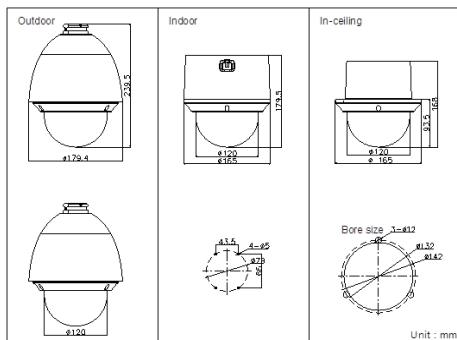

Dimensions

Accessories

HDS-PT5220H-DN	
Camera	
Image sensor	1/2.8" Progressive Scan CMOS
Effective pixel	1920(H) × 1080(V)
Min. illumination	Color: 0.05Lux @ (F1.6, AGC On), B/W: 0.01Lux @ (F1.6, AGC On)
White balance	Auto/Manual/ATW/Indoor/Outdoor/Daylight lamp/Sodium lamp
AGC	Auto / Manual
S / N ratio	≥ 52dB
Digital noise reduction	3D DNR
Backlight compensation	BLC
Wide dynamic range	Digital WDR
Defog	Support
Shutter speed	1/1~ 1/10,000s
Day & Night	IR Cut Filter
Digital zoom	16X
Focus mode	Auto / Semiautomatic / Manual
Privacy Mask	2 privacy masks programmable
Lens	
Focal length	4.7-94mm, 20x
Zoom speed	Approx.3s (Optical Wide-Tele)
Angle of view	58.3 ~ 3.2 degree (Wide-Tele)
Min. working distance	10 ~ 1000mm (Wide-Tele)
Aperture range	F1.6 ~ F3.5
Pan and Tilt	
Pan / Tilt range	Pan: 360° endless; Tilt: -2° ~ 90°(Auto Flip)
Pan / Tilt speed	Pan manual speed: 0.1° ~ 160°/s, Pan preset speed: 160°/s Tilt manual speed: 0.1° ~ 120°/s, Tilt preset speed: 120°/s
Proportional zoom	Rotation speed can be adjusted automatically according to zoom multiples
Number of preset	256
Patrol	8 patrols, up to 32 presets per patrol
Park action	Pattern/Pan scan/Tilt scan/Frame scan/Panorama scan/Random scan
Power-off memory	Support
PTZ position display	On / off
Preset freezing	Support
Local Video and Audio	
Alarm input / output	1 input 0-5v DC) / 1 relay output, alarm response actions configurable
Audio input / putput	1 mic/Line in, 2-2.4V[p-p]; output impedance: 1KΩ, ±10% / 1 output, Line level, impedance: 600Ω
Network	
Ethernet	10Base-T / 100Base-TX, RJ45 connector
Max. image resolution	1920×1080
Frame rate	50Hz: 25 fps (1920×1080), 25 fps (1280×720); 60Hz: 30 fps (1920×1080), 30 fps (1280×720)
Image compression	H.264/MJPEG
SVC	Support
ROI encoding	Support 2 areas with adjustable levels
Audio compression	G.711u / G.711a / G.726 / MP2L2
Protocols	IPv4/IPv6, HTTP, HTTPS, 802.1X, QoS, FTP, SMTP, UPnP, SNMP, DNS, DDNS, NTP, RTSP, RTP, TCP, UDP, IGMP, ICMP, DHCP, PPPoE
Simultaneous live view	Up to 6
Streams	Dual streams
SD memory card	Built-in micro SD card slot, up to 64GB, support edge recording
User/Host Level	Up to 32 users, 3 Levels: Administrator, Operator, User
Security measures	User authentication (ID and PW), Host authentication (MAC address), IP address filtering
Integration	
Application programming	Open-ended API, support Onvif, PSIA and CGI
Web Browser	IE 7+, Chrome 18+, Firefox 5.0+, Safari 5.02+
General	
Power	-AE: 24VAC/PoE+(802.3at), Max18W; -AE3: 24VAC/PoE(802.3af), Max 12W
Working temperature	-AE: -30°C ~ 65°C (-22°F ~ 149°F) ; -AE3: -10°C ~ 50°C (14°F ~ 122°F)
Humidity	90% or less
Protection level	IP66 (outdoor),TVS 4,000V lightning protection, surge protection and voltage transient protection
Dimensions	Φ179.4×239.5mm (Φ7.06"×9.43") (outdoor) Φ165×179.5mm(Φ6.50"×7.07") (ceiling) Φ165×168mm(Φ6.50"×6.61") (In-ceiling)
Weight	Approx. 2Kg (4.41lbs)
Mount option (for outdoor model)	Long-arm wall mount: DS-1601ZJ; Short-arm mount: DS-1618ZJ Pendent mount: DS-1661ZJ(20cm) or DS-1662ZJ(50cm)