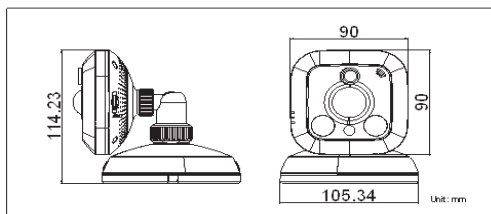

HDS-P8464F-EW

1.3 MP Alarm Pro Cube Camera

Key features

- 1.3 megapixel resolution with HD video recording
- Dual IR LEDs (up to 15m)
- Super low-light (0.01lux/F1.2)
- True day / night
- PIR human detection
- Embedded alarm device I/O transceiver
- Built-in Wi-Fi
- PoE power supply
- Mobile remote monitoring

Dimensions

HDS-P8464F-EW	
Camera	
Image sensor	1/3" progressive scan CMOS
Min. illumination	0.01 lux@F1.2, AGC on 0.028 lux@F2.0, AGC on -l: 0 lux with IR on
Shutter time	1/25s ~ 1/100,000s
Lens mount	M12
Lens	4mm @F2.0, angle of view: 68°
Day & night	IR cut filter with auto switch
Digital noise reduction	3D DNR
Compression Standard	
Video compression	H.264 / MPEG4 / MJPEG
Bit rate	32 Kbps ~ 16 Mbps
Audio compression	G.711 / G.726
Audio bit rate	64 Kbps (G.711) / 16 Kbps (G.726)
Dual stream	Yes
Image	
Max. image resolution	1280 × 960
Frame rate	50 Hz: 25 fps (1280 × 960), 25fps (1280 × 720), 25fps (640 × 480) 60 Hz: 30 fps (1280 × 960), 30fps (1280 × 720), 30fps (640 × 480)
Image settings	Saturation, brightness, contrast adjustable through client software or web browser
Backlight compensation	Yes, zone configurable
Network	
Network storage	NAS (iSCSI optional)
Alarm trigger	Motion detection, tampering alarm, network disconnect, IP address conflict, storage exception
Protocols	TCP/IP, HTTP, DHCP, DNS, DDNS, RTP, RTSP, PPPoE, SMTP, NTP, SNMP, HTTPS, FTP, 802.1x, Qos, (SIP, SRTP, IPv6 optional)
Security	User authentication, watermark
System compatibility	ONVIF, PSIA, CGI
Interface	
Communication interface	RJ45 10M / 100M ethernet port x1
On-board storage	Micro SD card slot x1 (up to 32GB)
Reset button	Yes
General	
Operating conditions	-10°C ~ 60°C (14°F ~ 140°F) humidity 90% or less (non-condensing)
Power supply	5 VDC ± 10%, PoE (802.3af)
Power consumption	max. 3W -l: max. 4W (max. 4.5W with ICR on)
IR range	up to 15m
PIR	Detection distance: up to 10m, angle of detection: 80°
Dimensions	90 × 114 × 119.8 mm (3.6" × 4.5" × 4.8")
Weight	500g (1.1 lbs)