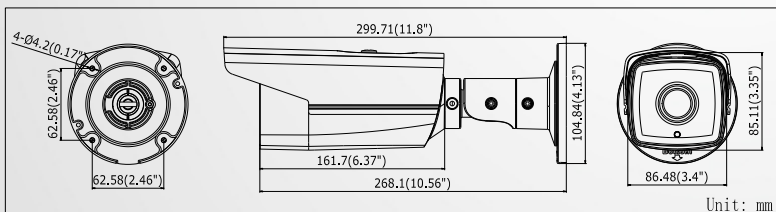

- 1/3" Progressive Scan CMOS
- Up to 4 megapixel resolution
- 120dB Wide Dynamic Range
- 3D DNR
- EXIR high performance LEDs
- Up to 80 meters IR range
- 12V DC±10% & PoE(802.3af)
- Support H.264+
- IP66