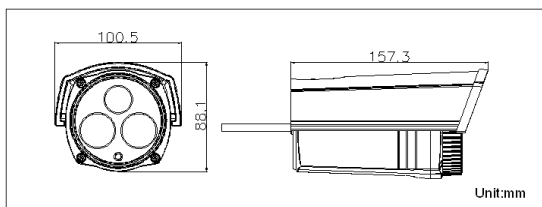

1.3MP EXIR Bullet Network Camera

Key features

- Up to 1.3 megapixel (1280 x 960) resolution
- HD real-time video
- DWDR & 3D DNR
- EXIR illuminators: up to 50m
- IP66
- PoE
- Bracket included

Dimensions

Accessories

Wall Mount
Aluminium Bracket

HDS-2212IRP5	
Camera	
Image sensor	1/3" progressive scan CMOS
Min. illumination	0.01 lux@F1.2, AGC on 0 lux with IR
Shutter time	1/25s (1/30s) ~ 1/100,000s
Lens	12mm@F2.0, angle of view: 22° (4mm, 6mm optional)
Lens mount	M12
Day & night	ICR
Digital noise reduction	3D DNR
Wide dynamic range	Digital WDR
Backlight compensation	Yes, zone configurable
Compression standard	
Video compression	H.264 / MJPEG
H.264 compression profile	Main profile
Bit rate	32 Kbps ~ 16 Mbps
Dual stream	Yes
Image	
Max. image resolution	1280 x 960
Frame rate	50Hz: 25fps (1280 x 960), 25fps (1280 x 720) 60Hz: 30fps (1280 x 960), 30fps (1280 x 720)
Image settings	Saturation, brightness, contrast adjustable through client software or web browser
Network	
Network storage	NAS (iSCSI optional)
Alarm trigger	Motion detection, tampering alarm
Protocols	TCP/IP, HTTP, DHCP, DNS, DDNS, RTP, RTSP, PPPoE, SMTP, NTP, SNMP, HTTPS, FTP, 802.1X, Qos (SIP, SRTP, IPv6 optional)
System compatibility	ONVIF, PSIA, CGI
General functionalities	User authentication, watermark
Interface	
Communication interface	1 RJ45 10M / 100M ethernet port
General	
Operating conditions	-30°C ~ 60°C (-22°F ~ 140°F) humidity 95% or less (non-condensing)
Power supply	12 VDC ± 10%, PoE (802.3af)
Power consumption	Max. 7W (9W with ICR on)
Ingress protection	IP66
EXIR range	up to 50m
Dimensions	100.5 x 88.1 x 157.3 mm
Weight	700g (1.5 lbs)