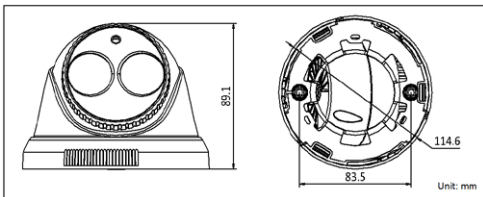

HDS-5882TVI-IR1/IR3

HD720P Turbo HD EXIR Camera

EXIR

Key features

- HD720P Video Output
- Adopt HDTVl Technology
- True Day/Night, Smart IR
- EXIR technology, 20/40m IR distance
- IP66 weatherproof

Dimensions

Accessories

Indoor / outdoor wall mount

Indoor wall mount

Video balun

	HDS-5882TVI-IR1	HDS-5882TVI-IR3
Camera		
Image Sensor	1 / 3" Progressive Scan CMOS	
Effective Pixels	1280(H)*720(V)	
Min. Illumination	0.01 Lux @(F1.2,AGC ON), 0 Lux with IR	
Shutter speed	1/25(1/30) s to 1/50,000 s	
Lens	3.6mm (2.8mm, 6mm, 8mm optional)	3.6mm (2.8mm, 6mm, 8mm, 12mm, 16mm optional)
	Angle of View: 71.43°(3.6mm), 92.45°(2.8mm), 46.9°(6mm), 34.5°(8mm)	Angle of View: 76.88°(3.6mm), 99.73°(2.8mm), 50.1°(6mm), 36.8°(8mm), 24.33°(12mm), 18.4°(16mm)
Lens Mount	M12	
Angle Adjustment	Pan: 0 - 360°, Tilt: 0 - 90°, Rotation: 0 - 360°	
Day & Night	ICR	
Synchronization	Internal synchronization	
Video Frame Rate	25 fps (PAL)/ 30 fps (NTSC)	
HD Video Output	1 Analog HD output	
S / N Ratio	More than 52dB	
General		
Working Temperature / Humidity	-40 °C - 60 °C (-40 °F - 140 °F) Humidity 90% or less (non-condensing)	
Power Supply	12 VDC	
Power Consumption	Max. 3W	Max. 4.5W
Weather Proof Ratings	IP66	
IR Range	Up to 20m	Up to 40m
Communication	Up the coax(need UTC controller) Protocol: Pelco-C(Coaxitron)	
Dimensions	φ114.6 × 89.1mm(φ4.5" × 3.5")	
Weight	300 g (0.66 lb)	