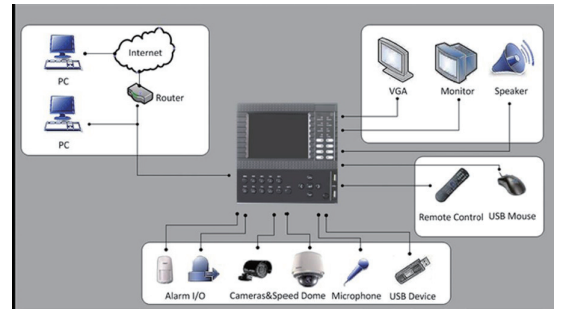

ATMDR8104HLI-ST

ATM & POS DVR

Key features

- H.264 video compression
- Up to 4CIF resolution recording
- VGA output at up to 1024 × 768 resolution
- Dual-stream
- 4 SATA interfaces
- HDD group management

Rear Panel of ATMDR-8108HLI-ST

1. Video in
2. Audio in
3. Video out, audio out, line in
4. RS-232 interface
5. VGA
6. LAN interface
7. eSATA backup/extended storage interface (optional)
8. RS-485 interface
9. Alarm in, alarm out
10. 12 VDC power output for camera
11. Power switch
12. GND