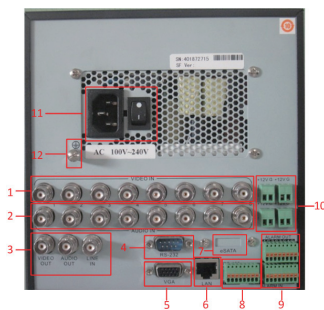

ATMDR8104HLI-ST

ATM & POS DVR

Key features

- H.264 video compression
- Up to 4CIF resolution recording
- VGA output at up to 1024 × 768 resolution
- Dual-stream
- 4 SATA interfaces
- HDD group management

Rear Panel of ATMDR-8108HLI-ST

1. Video in
2. Audio in
3. Video out, audio out, line in
4. RS-232 interface
5. VGA
6. LAN interface
7. eSATA backup/extended storage interface (optional)
8. RS-485 interface
9. Alarm in, alarm out
10. 12 VDC power output for camera
11. Power switch
12. GND